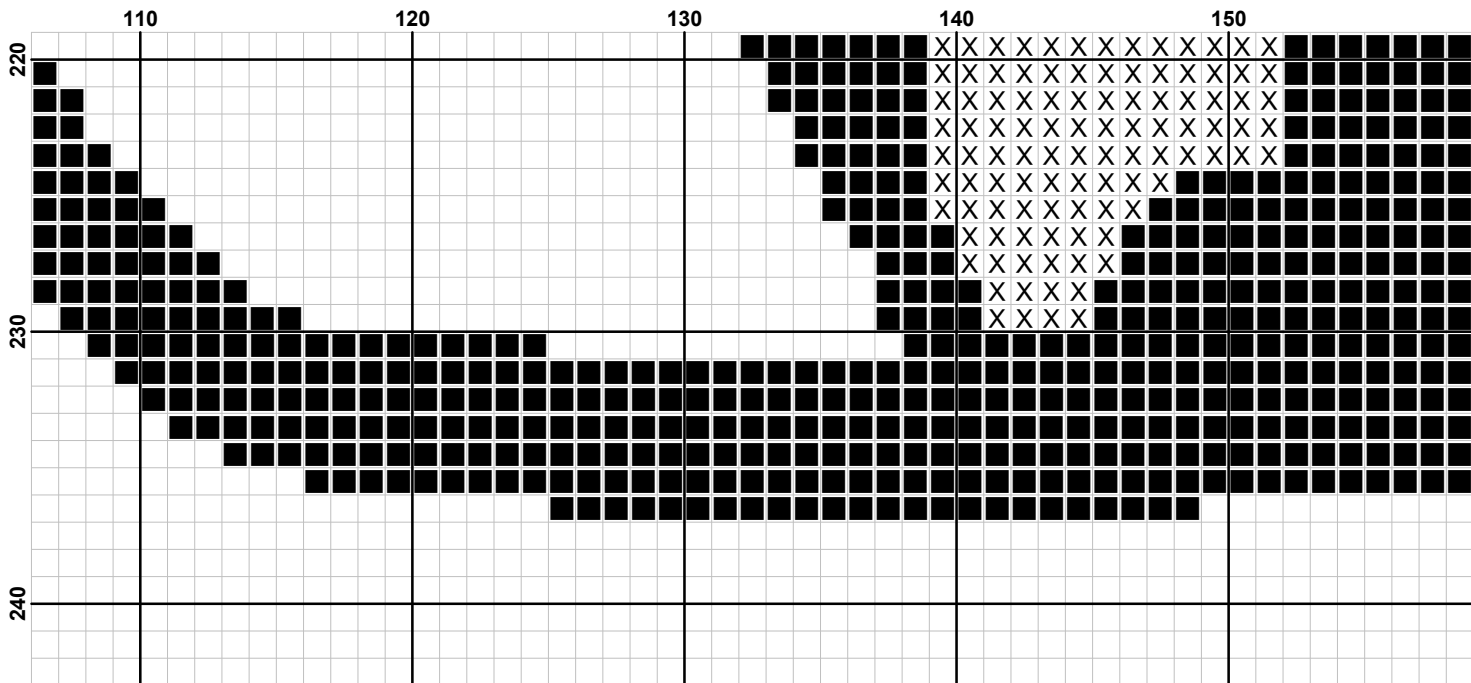

You cannot print out hard copies of this pattern to sell through unauthorised web sites, eBay, markets or stores.

Made in 

Pattern Layout

Pattern Name: Horse, Dog, Cat Silhouette
Designed By: by KDA Cross Stitch ©
Company: www.kdacrossstitch.com
Copyright: © KDA Cross Stitch all Rights Reserved
Fabric: Aida 14, White
 205w X 243h Stitches
Size(s): 14 Count, 14-5/8w X 17-1/4h in
 16 Count, 12-3/4w X 15-1/8h in
 18 Count, 11-3/8w X 13-1/2h in
 22 Count, 9-1/4w X 11h in

Floss Used for Full Stitches:

Symbol	Strands	Type	Number	Color
		2	DMC 420	Hazelnut Brown-DK
	X	2	DMC 422	Hazelnut Brown-LT

Notes:

Image purchased and licensed through dreamstime.com

Usage Summary**Strands Per Skein:** 6**Skein Length:** 313.0 in